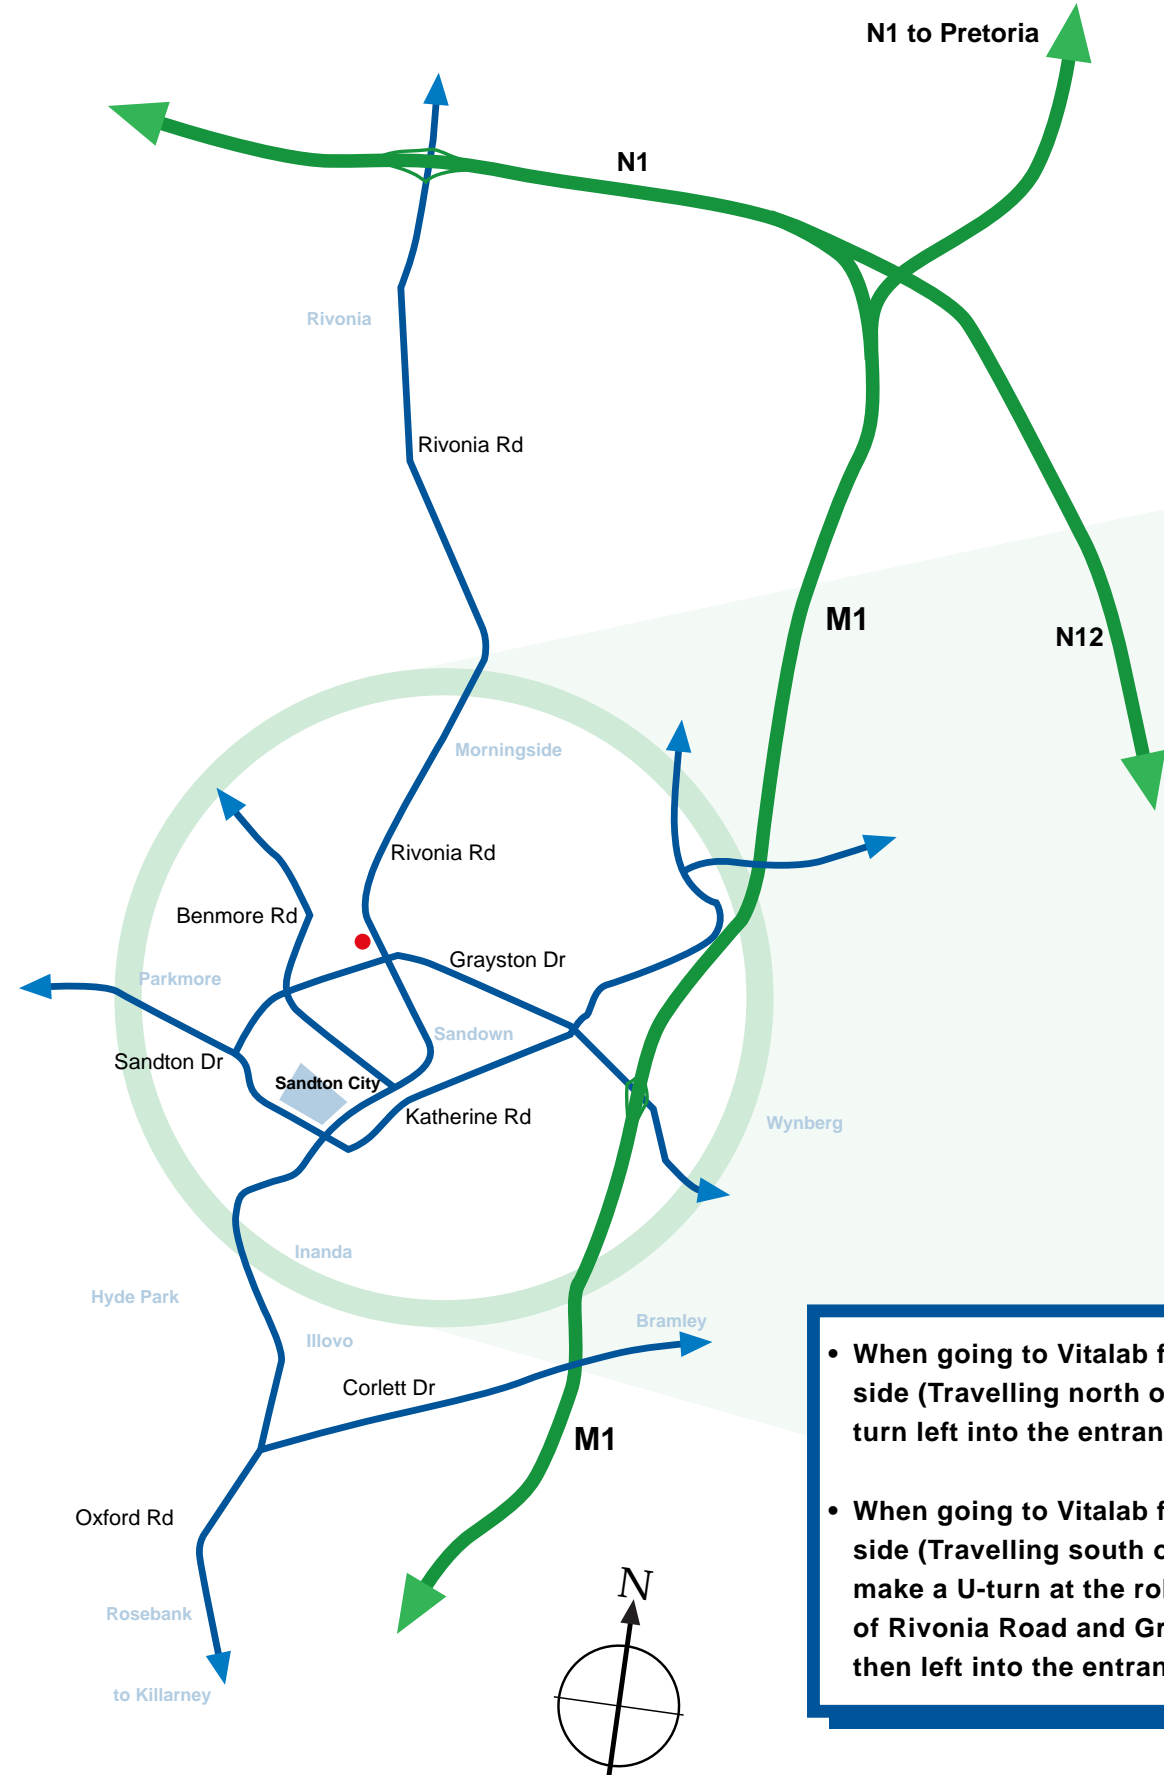

NEW VITALAB PREMISES

*The Inner Circle Medical Centre
Cnr Rivonia Road & Grayston Drive
Morningside, Sandton*

- When going to Vitalab from the Sandton side (Travelling north on Rivonia Road), turn left into the entrance.
- When going to Vitalab from the Rivonia side (Travelling south on Rivonia Road), make a U-turn at the robots at the corner of Rivonia Road and Grayston Drive, and then left into the entrance.