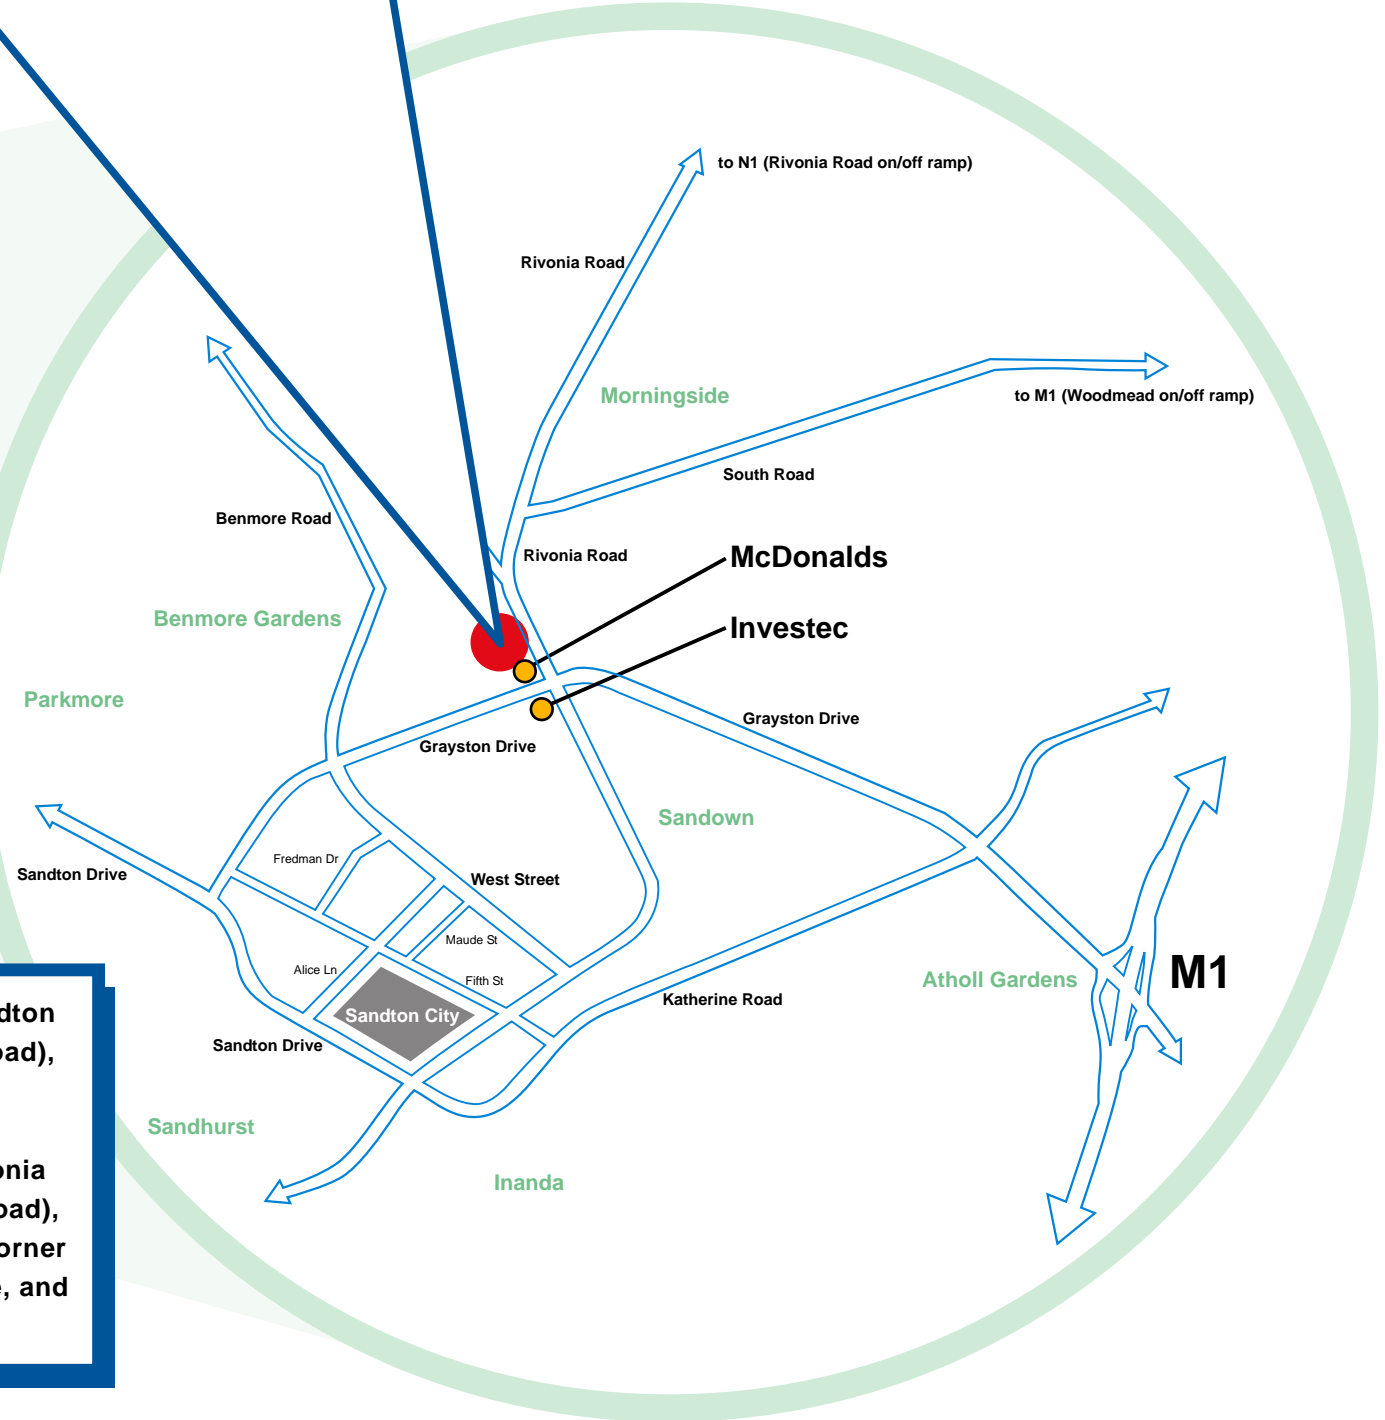

NEW VITALAB PREMISES

*The Inner Circle Medical Centre
Cnr Rivonia Road & Grayston Drive
Morningside, Sandton*

- When going to Vitalab from the Sandton side (Travelling north on Rivonia Road), turn left into the entrance.
- When going to Vitalab from the Rivonia side (Travelling south on Rivonia Road), make a U-turn at the robots at the corner of Rivonia Road and Grayston Drive, and then left into the entrance.